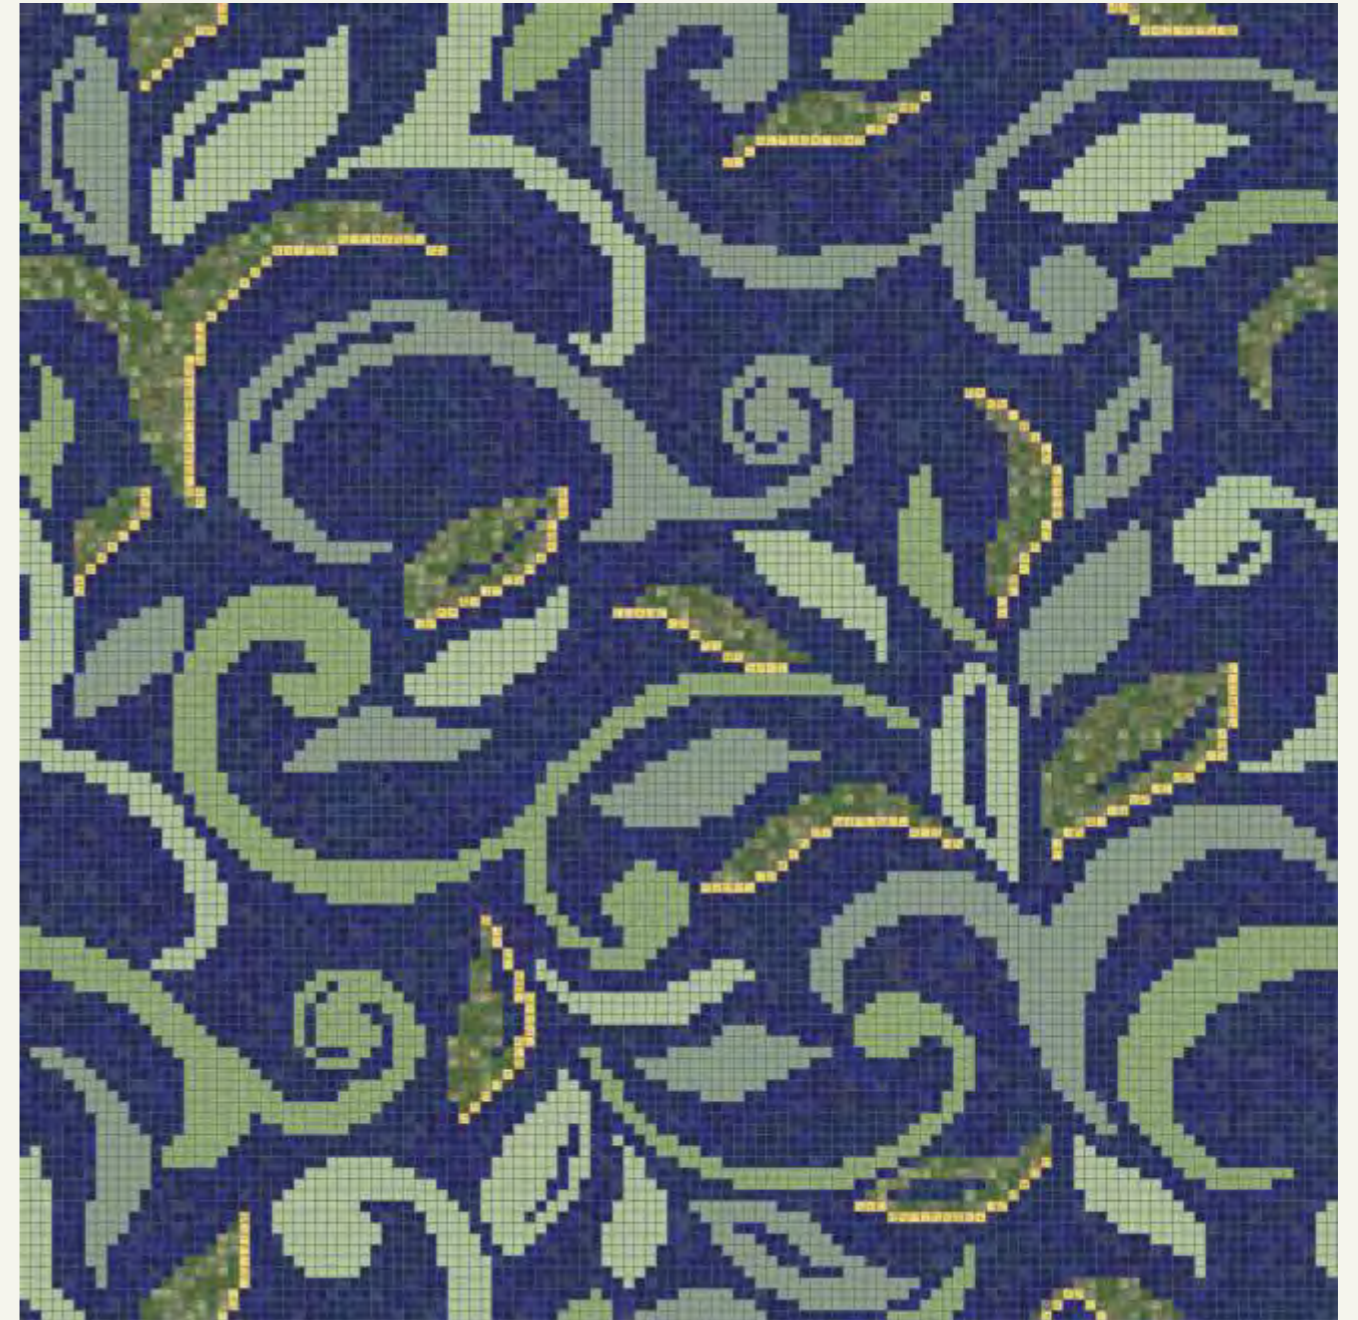

ZEPHY

YAWEN

Mural Aligned
Mosaic Size 1.2 x 1.2 cm
Design Dimension 1.2 x 2.4 mtr.

YAWEN

ADRINA

Mural Aligned
Mosaic Size 2.5 x 2.5 cm
Design Dimension 3.0 x 3.0 mtr.

ADRINA

MINAKSHI