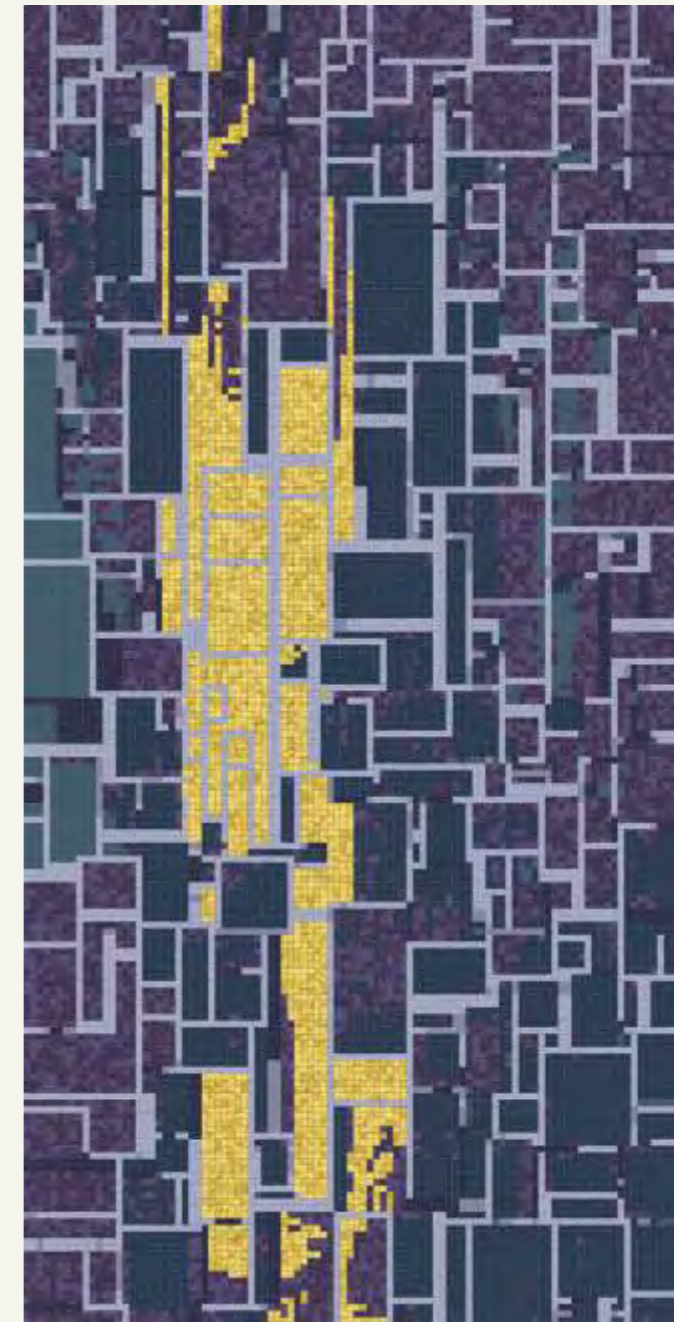

BILE-B

NOELANI

Mural Aligned
Mosaic Size 1.2 x 1.2 cm
Design Dimension 2.4 x 2.7 mtr.

NOELANI

LARA-A

Mural Aligned
Mosaic Size 1.2 x 1.2 cm
Design Dimension 1.2 x 2.4 mtr.

LARA-A

ASCO