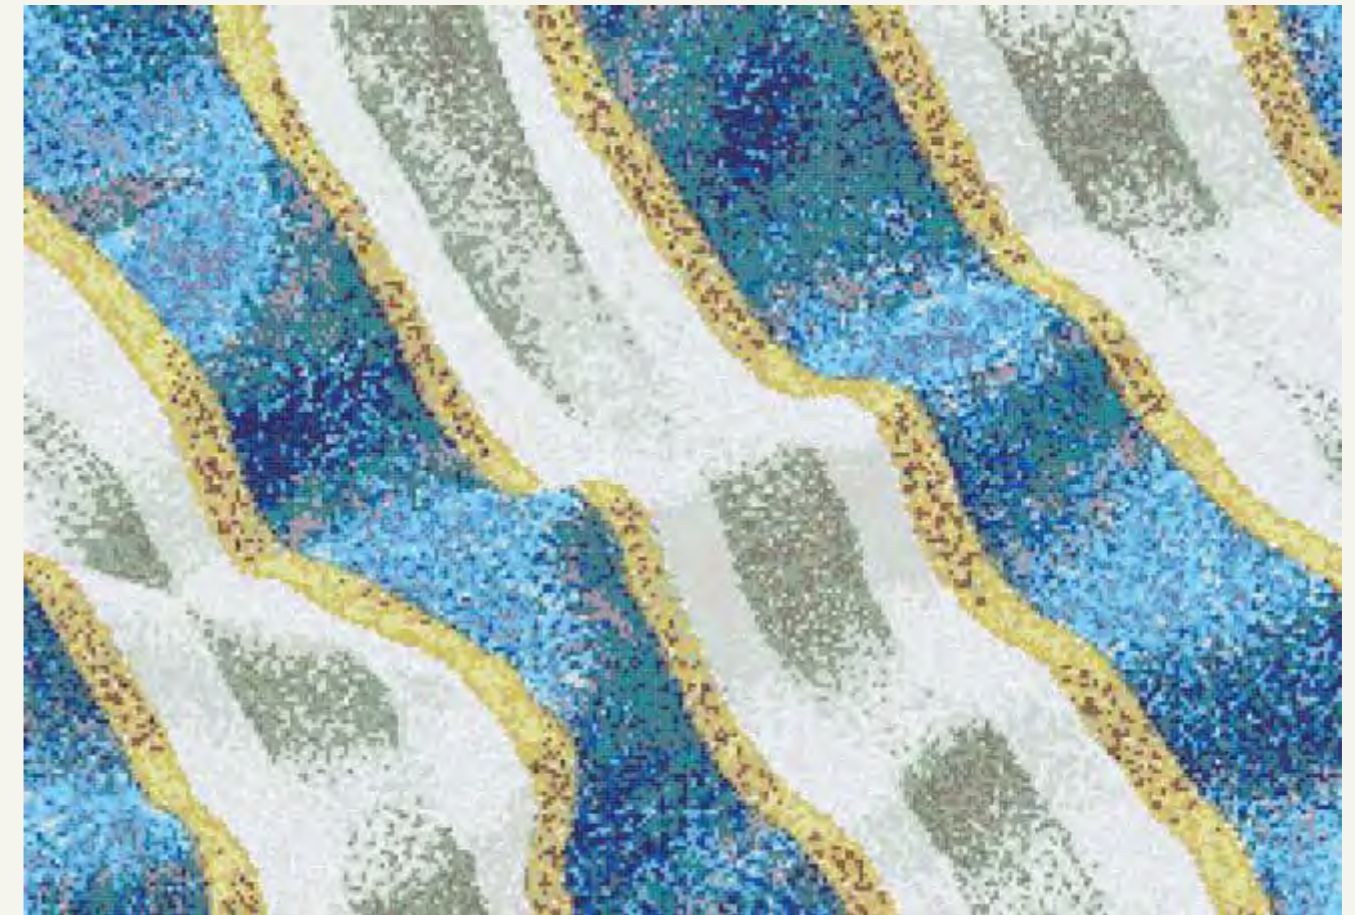

Mural Aligned
Mosaic Size 1.2 x 1.2 cm
Design Dimension 4.8 x 4.8 mtr.

ASCO

BROCADE

Mural Aligned
Mosaic Size 1.2 x 1.2 cm
Design Dimension 3.0 x 3.0 mtr.

BROCADE

UMEKA

Mural Aligned
Mosaic Size 2.5 x 2.5 cm
Design Dimension 7.3 x 5.0 mtr.