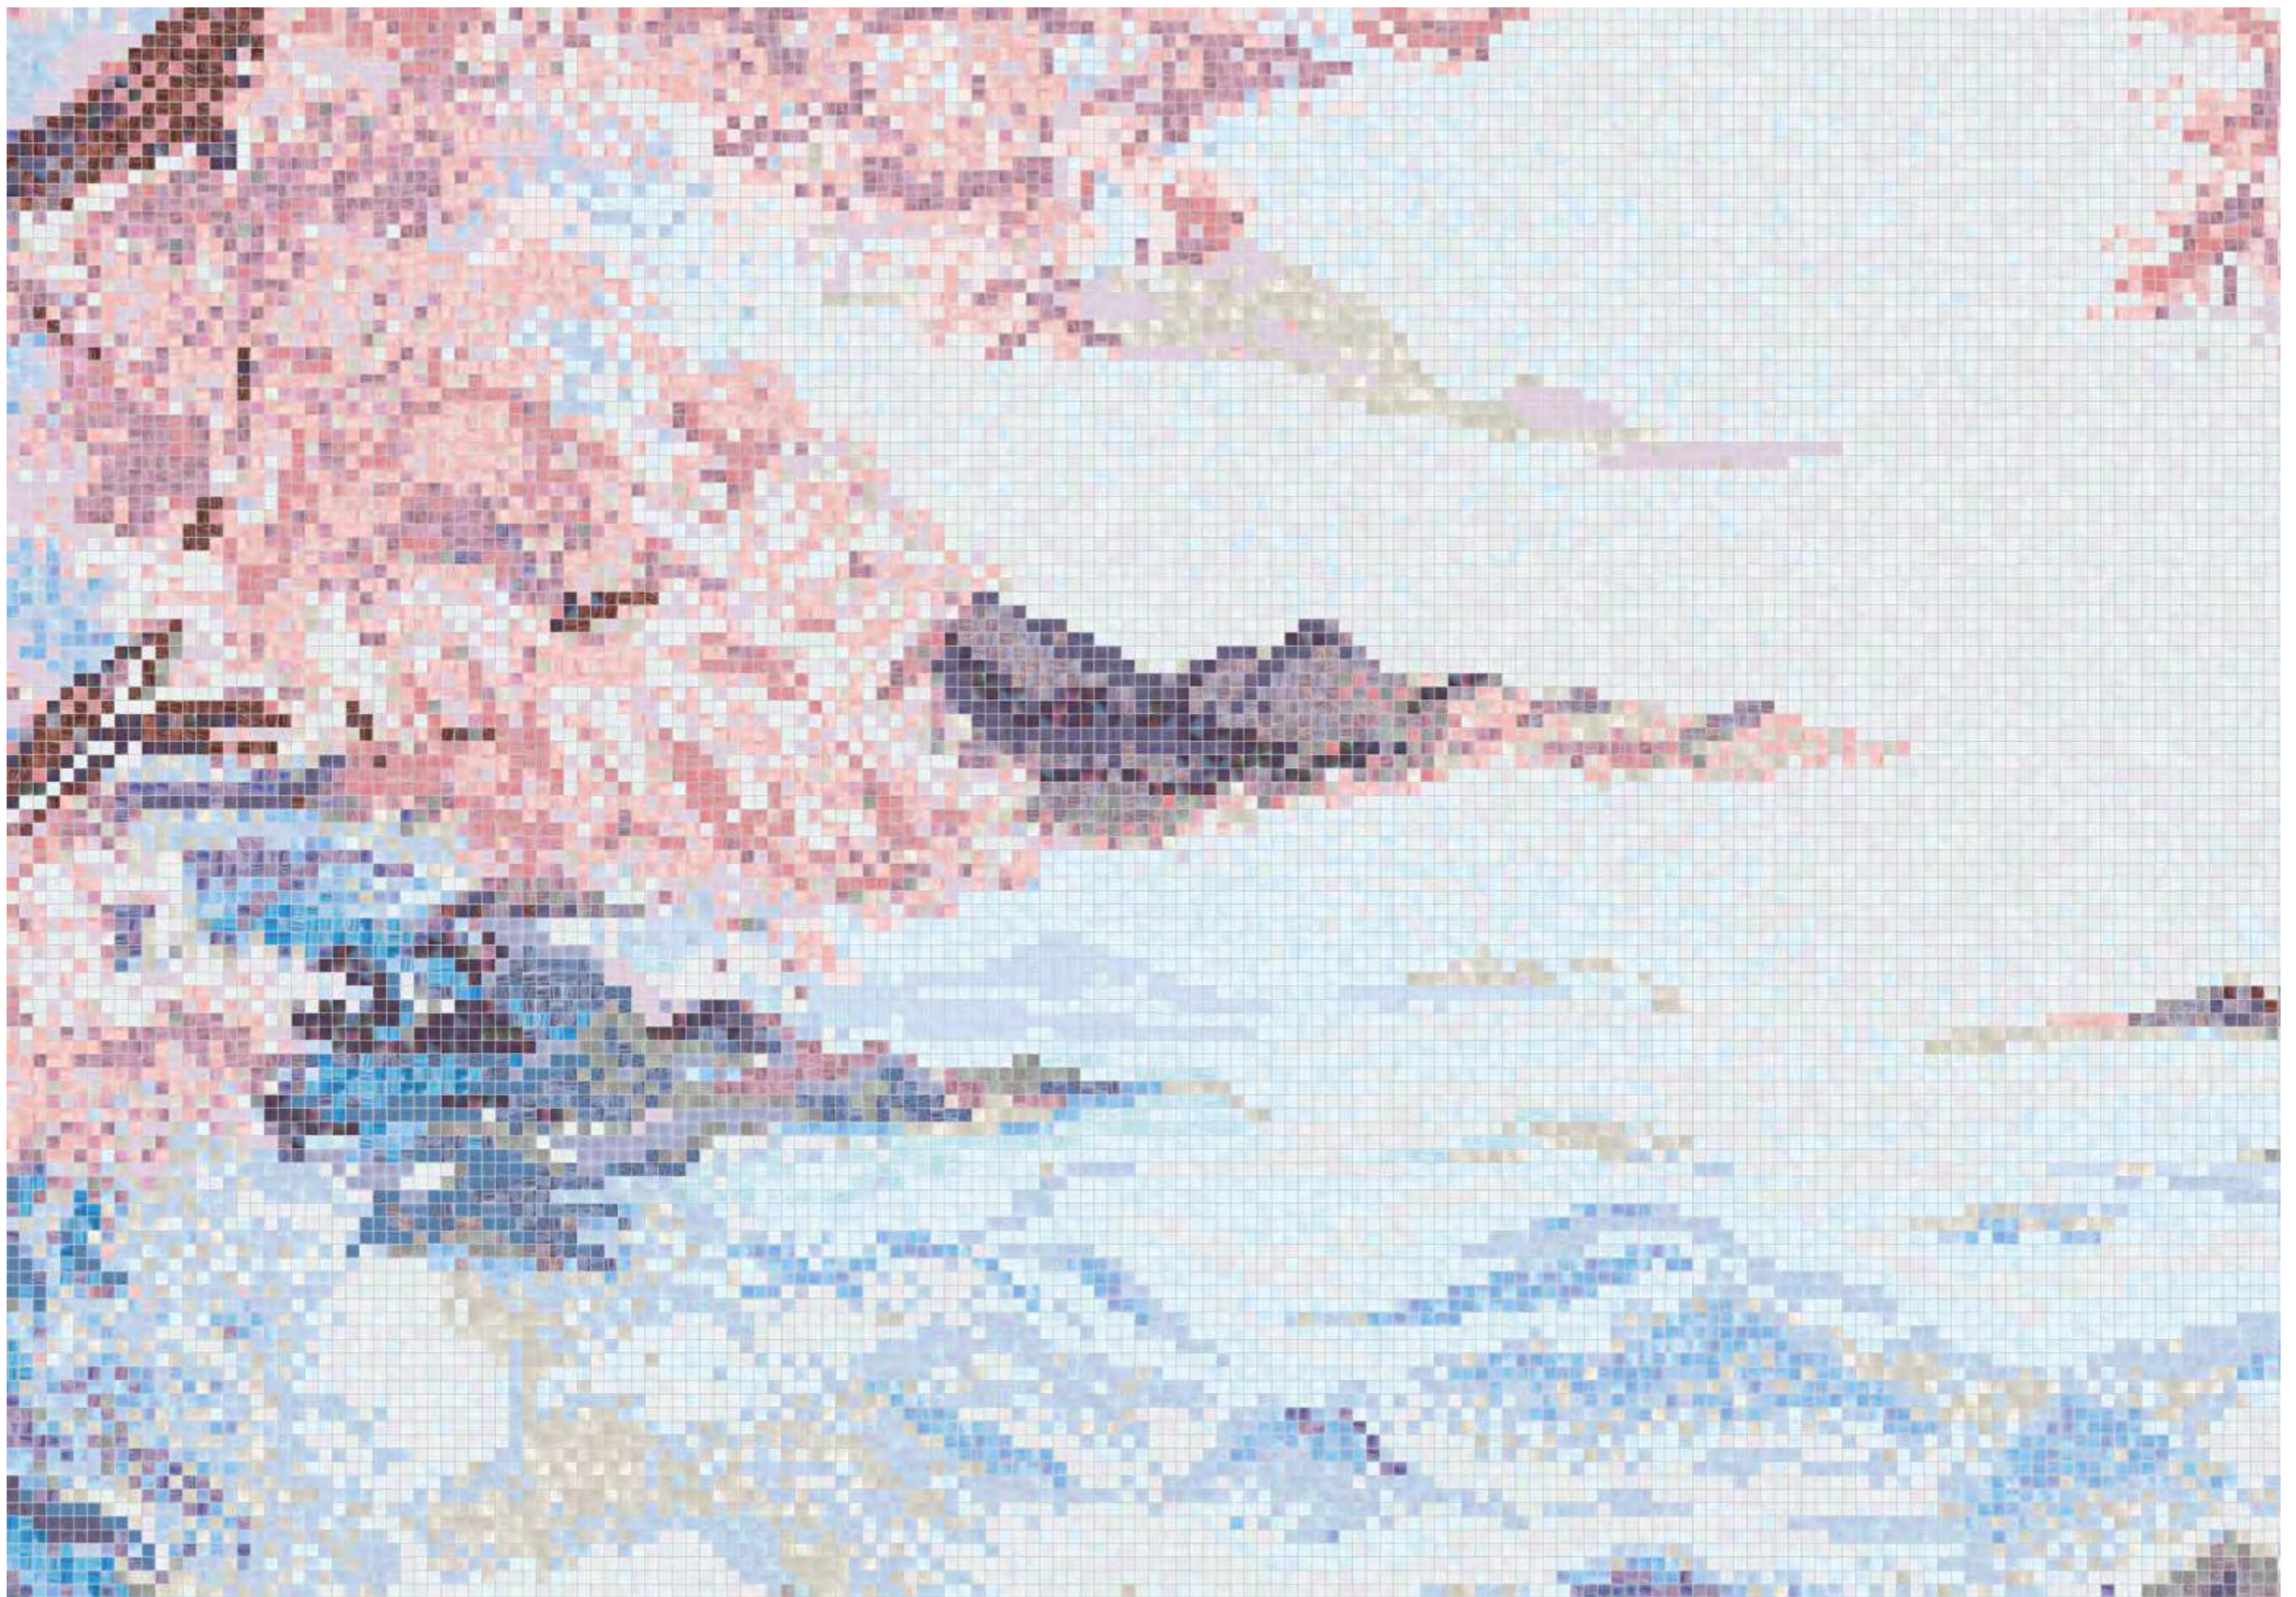

Mural Aligned
Mosaic Size 1.2 x 1.2 cm
Design Dimension 1.2 x 2.4 mtr.

AALTO

SAKURA

Mural Aligned

Mosaic Size 1.2 x 1.2 cm

Design Dimension 3.0 x 2.4 mtr.

SAKURA

NYMPHY