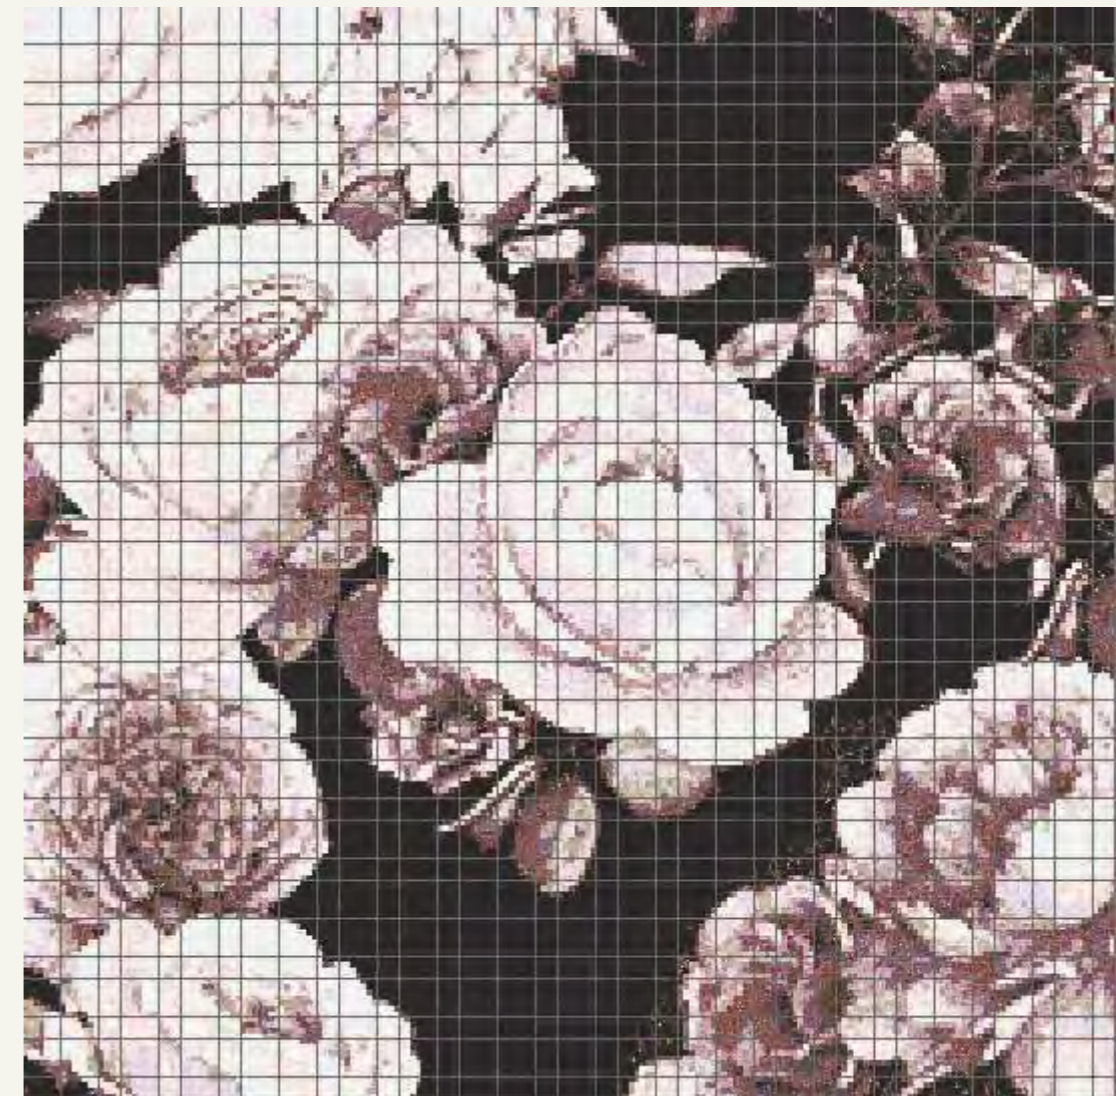

Mural Aligned
Mosaic Size 1.2 x 1.2 cm
Design Dimension 2.4 x 2.4 mtr.

ELVIRA

SUVI

Mural Aligned
Mosaic Size 1.2 x 1.2 cm
Design Dimension 4.0 x 5.0 mtr.

SUVI

ZEPHY

Mural Aligned
Mosaic Size 1.2 x 1.2 cm
Design Dimension 2.4 x 2.4 mtr.