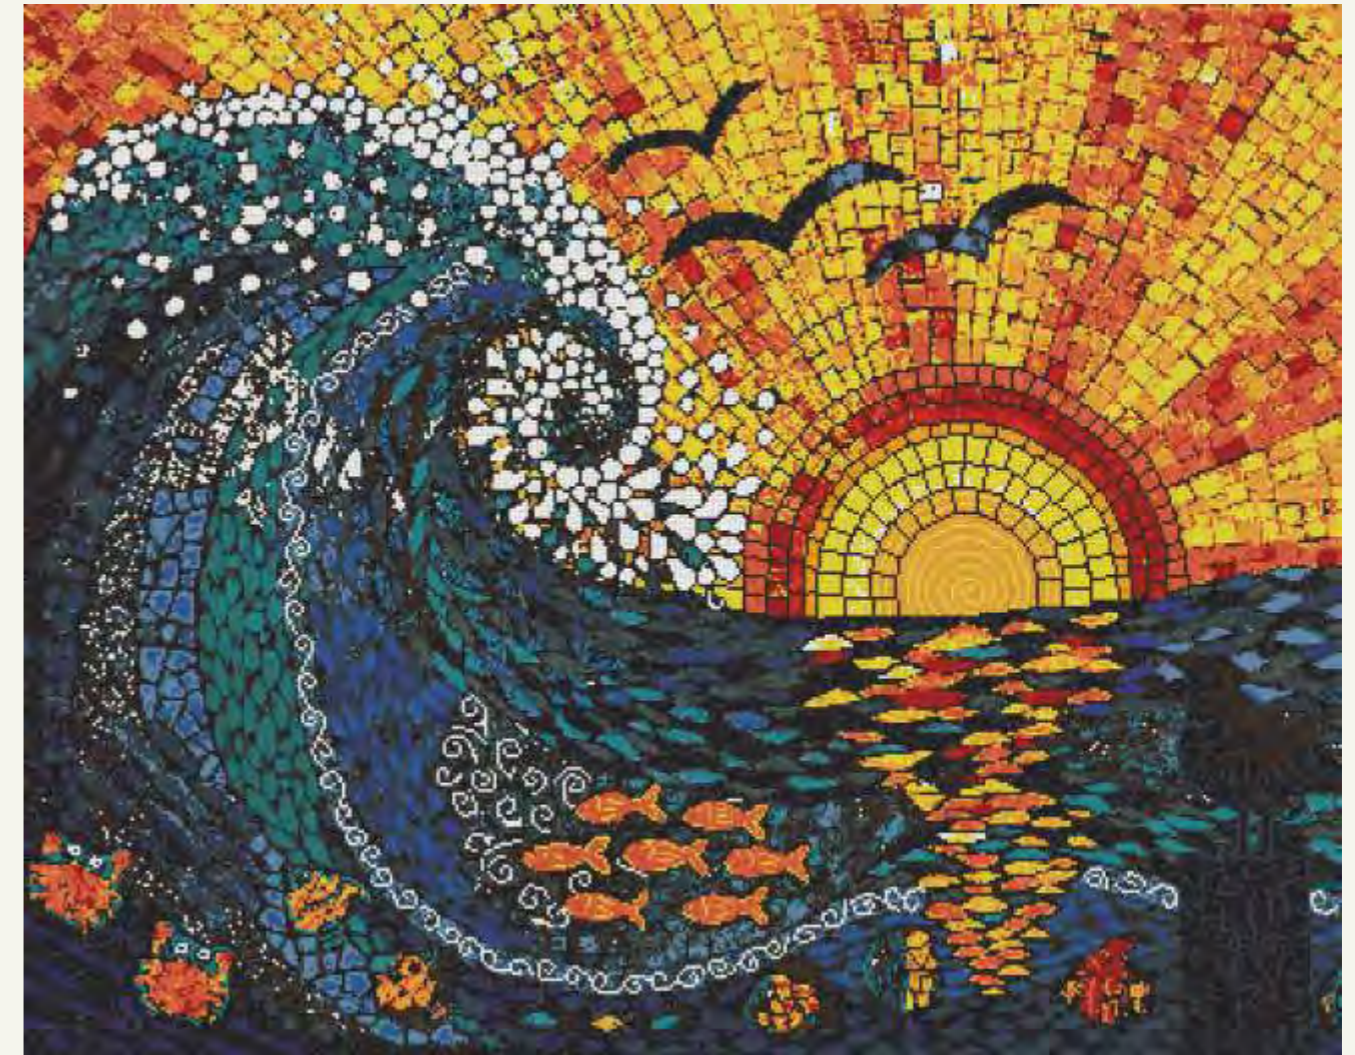

SUVI

Mural Aligned
Mosaic Size 1.2 x 1.2 cm
Design Dimension 4.0 x 5.0 mtr.