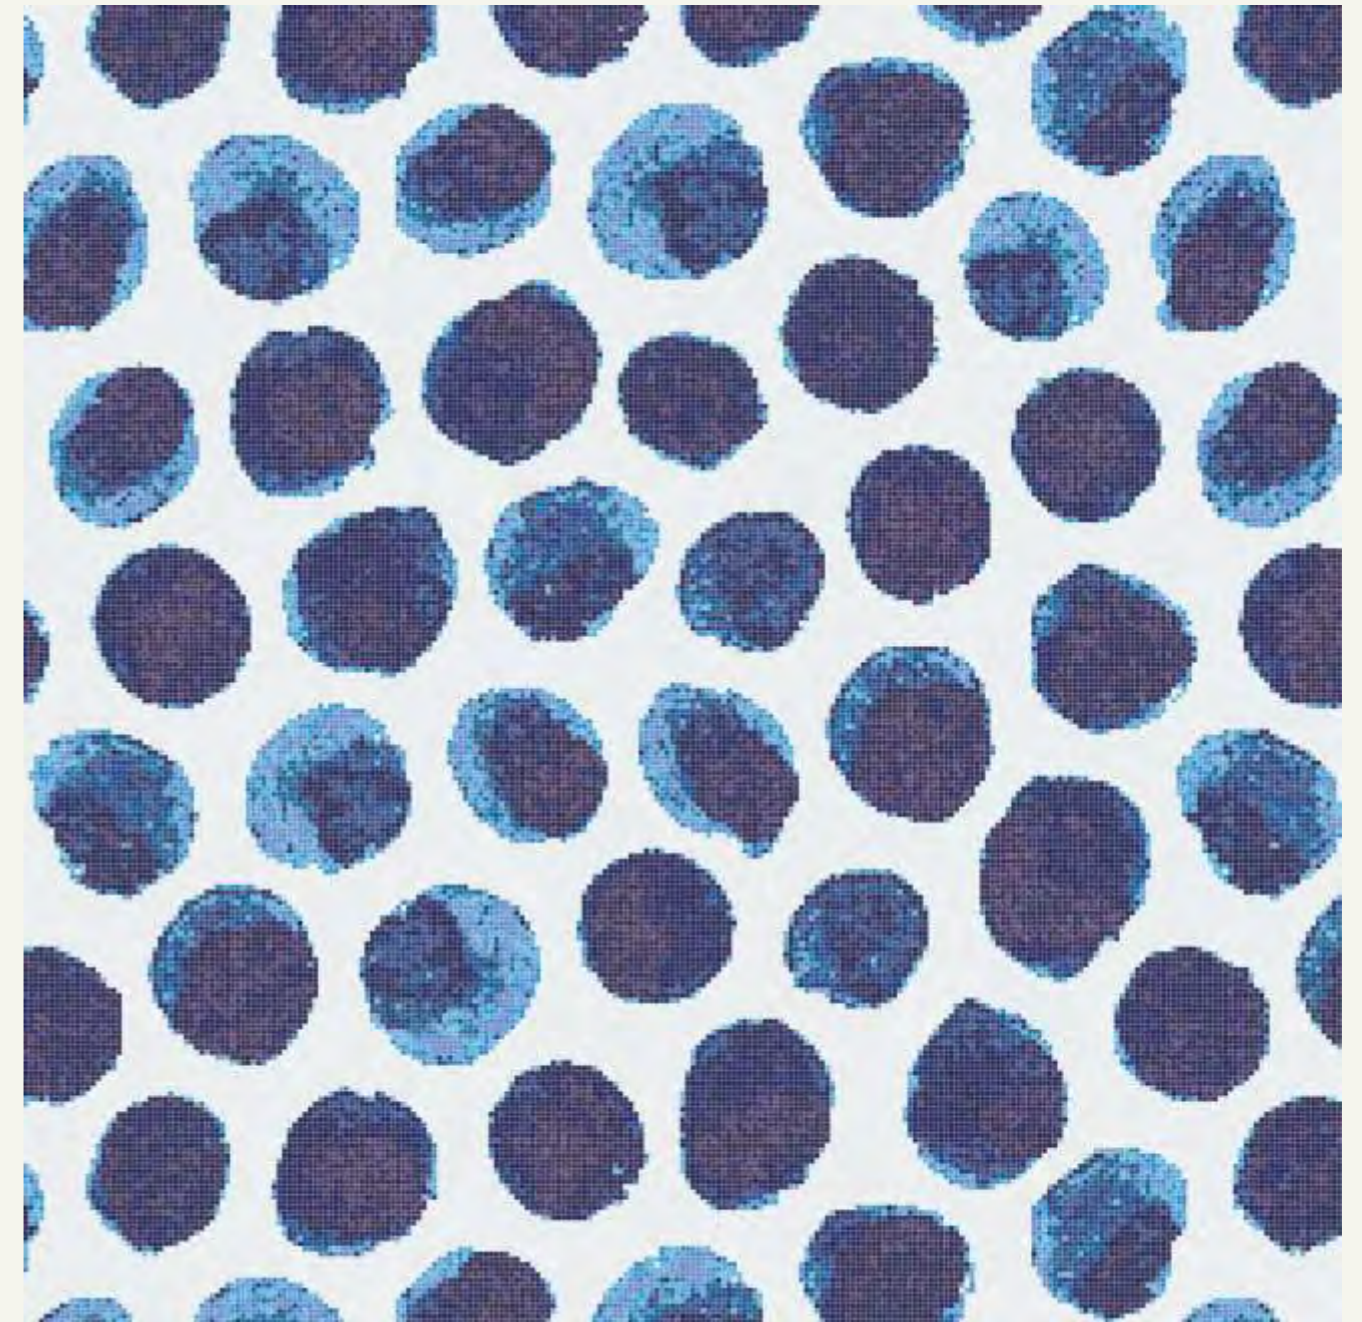

POLKA DOT

Mural Aligned
Mosaic Size 1.2 x 1.2 cm
Design Dimension 3.0 x 3.0 mtr.