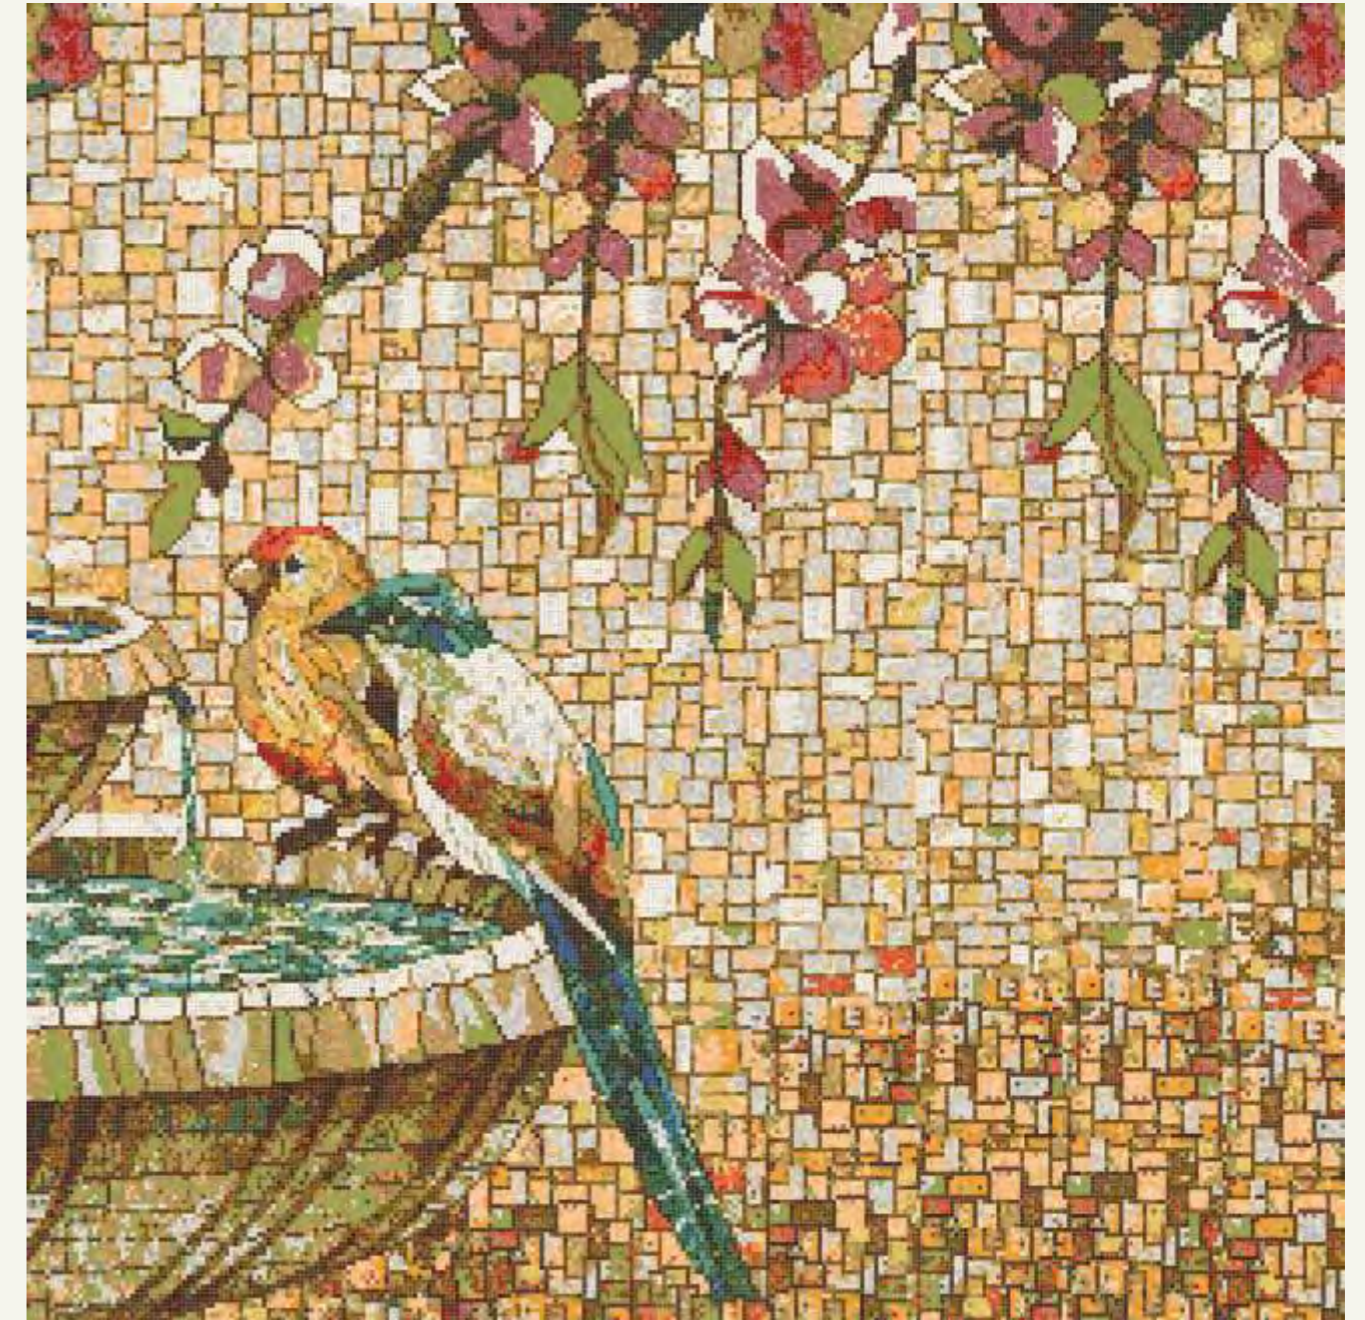

Mural Artistic

Design Dimension 3.0 x 3.0 mtr.

YURI

BAKERU

Mural Aligned

Mosaic Size 1.2 x 1.2 cm

Design Dimension 3.0 x 2.1 mtr.

BAKERU